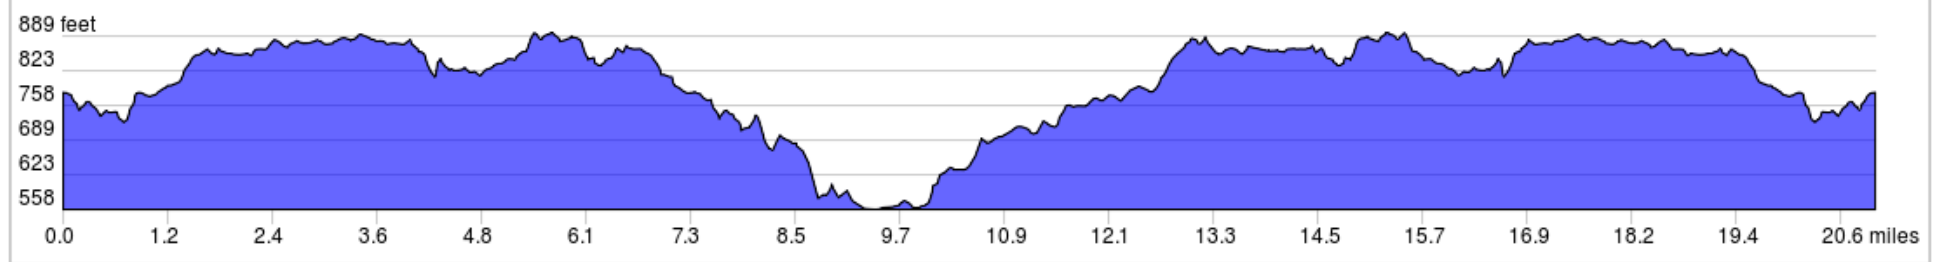

Blackwell Loop to HNF Trail 19

21.0 miles, + 936 / - 932 feet

Blackwell Loop to HNF Trail 19

Dist	Type	Note	Next
0.0		Start of route	0.0
0.0		L onto Tower Ridge Rd	5.6
5.6		R onto Co Rd 1500 W	1.0
6.7		Sharp L onto Hickory Ridge Trail 19	1.8
8.4		R onto Tower Ridge Road (gravel) at end of Trail 19	1.2
9.7		Continue onto N County Rd 1190 W	0.3
10.0		R to stay on N County Rd 1190 W	0.3
10.3		R onto N County Rd 1200 W	0.6
10.9		Continue onto W County Rd 925 N	2.2
13.0		Slight R at CR 1440 W (gravel)	0.5
13.5		Continue onto County Rd 1460 W	1.6
15.1		Continue onto Co Rd 1500 W	0.2
15.3		L onto Tower Ridge Rd	5.6

15.3 miles. +722/-607 feet

Dist	Type	Note	Next
20.9		R into Blackwell Horse Camp and end of route	0.0
21.0		End of route	0.0

5.6 miles. +0/-0 feet