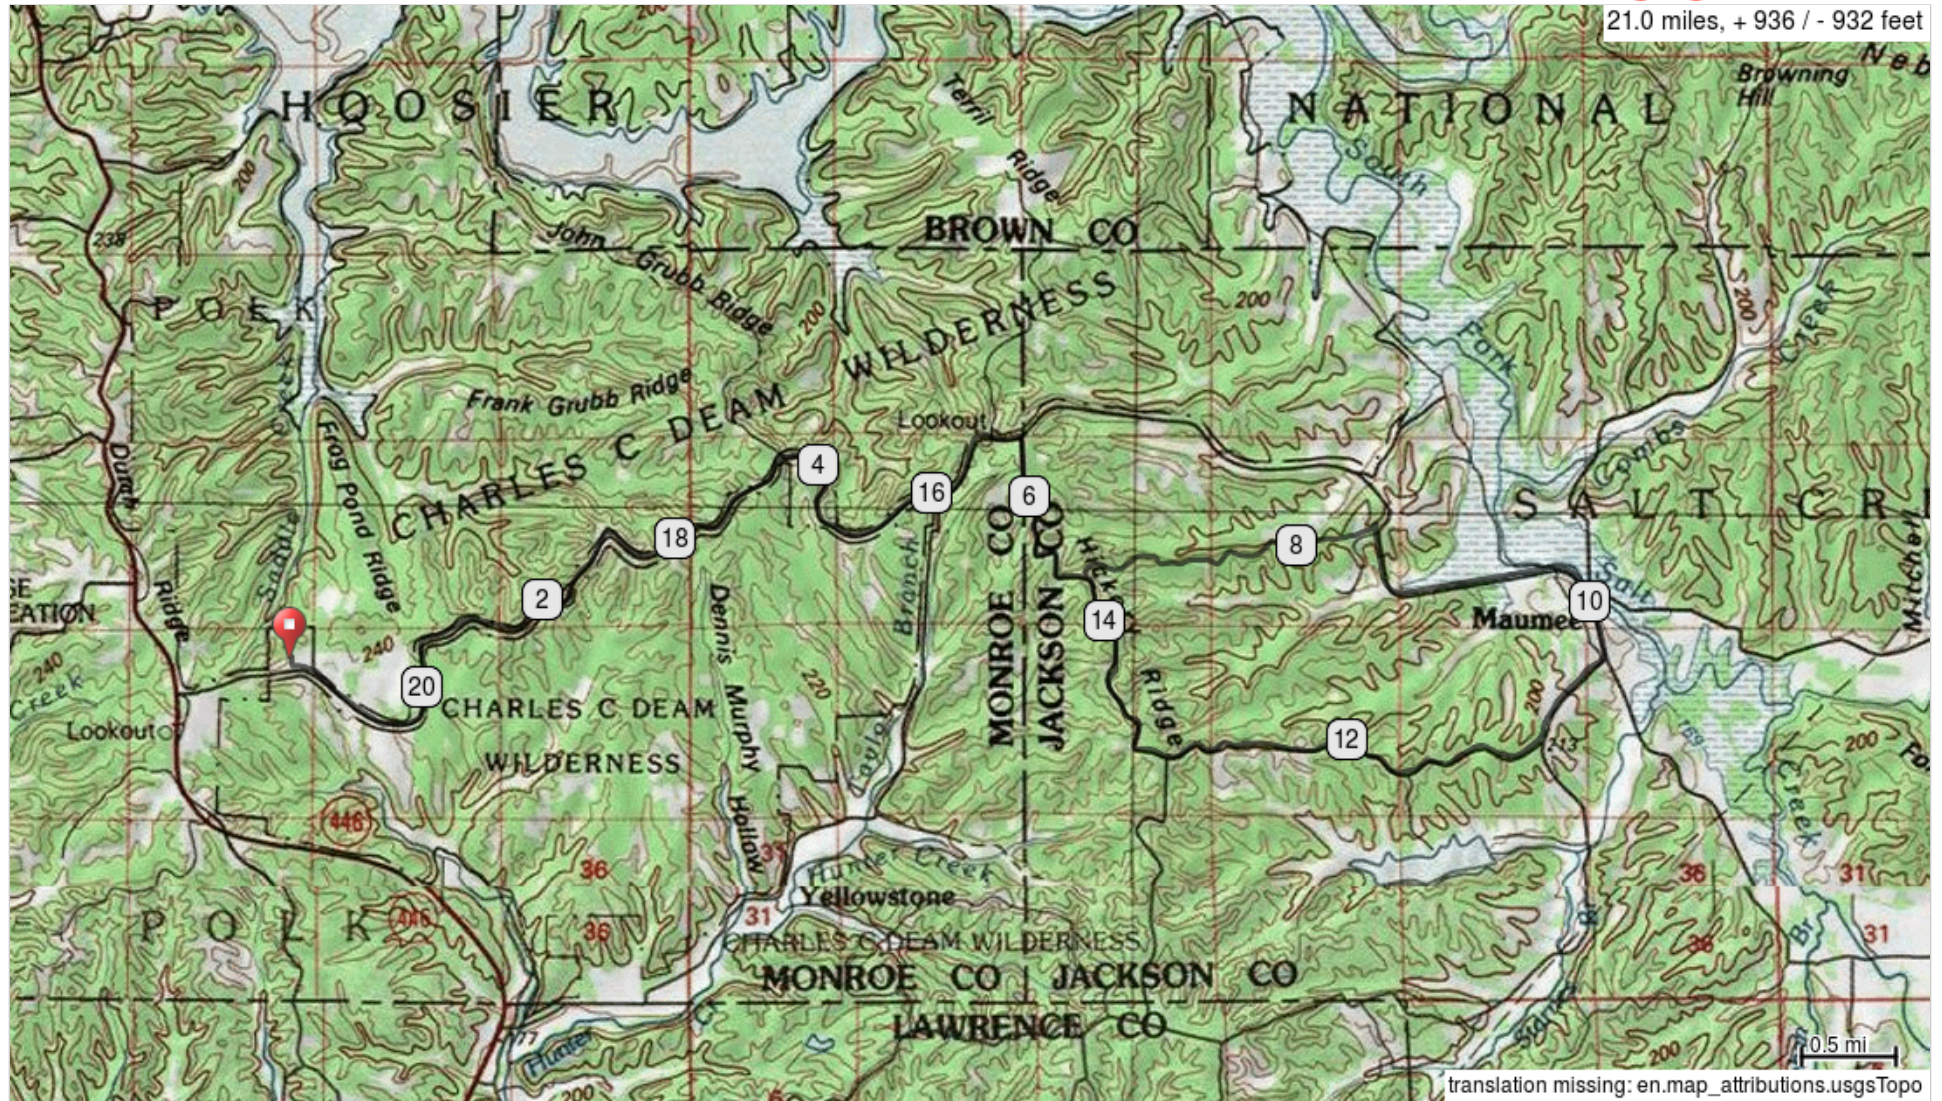

Blackwell Loop to HNF Trail 19

21.0 miles, + 936 / - 932 feet

Blackwell Loop to HNF Trail 19

Dist	Type	Note	Next
0.0		Start of route	0.0
0.0		L onto Tower Ridge Rd	5.6
5.6		R onto Co Rd 1500 W	1.0
6.7		Sharp L onto Hickory Ridge Trail 19	1.8
8.4		R onto Tower Ridge Road (gravel) at end of Trail 19	1.2
9.7		Continue onto N County Rd 1190 W	0.3
10.0		R to stay on N County Rd 1190 W	0.3
10.3		R onto N County Rd 1200 W	0.6
10.9		Continue onto W County Rd 925 N	2.2
13.0		Slight R at CR 1440 W (gravel)	0.5
13.5		Continue onto County Rd 1460 W	1.6
15.1		Continue onto Co Rd 1500 W	0.2
15.3		L onto Tower Ridge Rd	5.6

15.3 miles. +722/-607 feet

Dist	Type	Note	Next
20.9		R into Blackwell Horse Camp and end of route	0.0
21.0		End of route	0.0

5.6 miles. +0/-0 feet